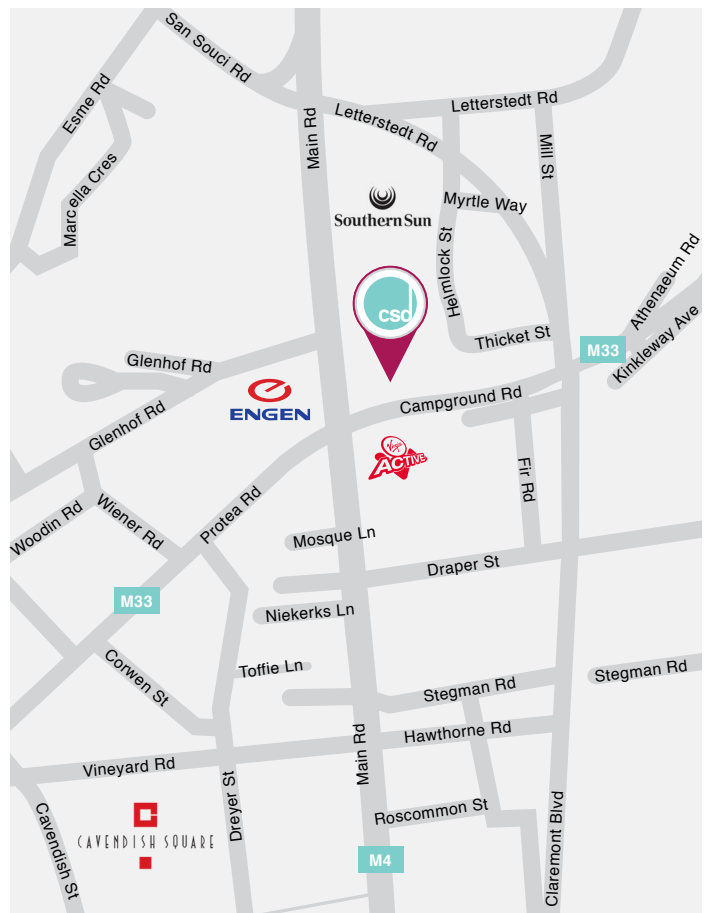

corné smith DENTISTRY

Newlands on Main, Piazza Level, Letterstedt House
Main Road, Newlands. GPS coordinates: 33°58'34.1"S 18°27'53.2"E
info@cornesmith.co.za // 021 671 1504

HOW TO FIND US

We are situated in the Newlands on Main building, on the corner of Main Road and Campground Road in Newlands. Entrance on Main Road only. We have free visitor's parking.

DIRECTIONS FROM CAPE TOWN

1. Drive in Main Road towards Newlands, Claremont, Wynberg. You will pass the Southern Sun Hotel on your left. We are situated in the next building (Newlands on Main).
2. The ramp towards the visitor's parking is just after the Southern Sun Hotel. Turn left onto the ramp.

3. Visitor's parking can be found just as you come up the ramp, as well as in the basement.
4. We are on the piazza level (same level as Cubana restaurant). Walk up from the steps straight across the piazza towards the practice. We are situated in the far left corner. If you park in the basement, take the elevator to the 1st floor (piazza level). We are a few steps from the elevator as you exit.

DIRECTIONS FROM CLAREMONT

Approaching from Cavendish, drive in Protea Road. Turn left into Main Road (at the Engen garage). Make a legal U-turn at the next robot. Then follow directions from point 2.

[Click to view an online Google map.](#)